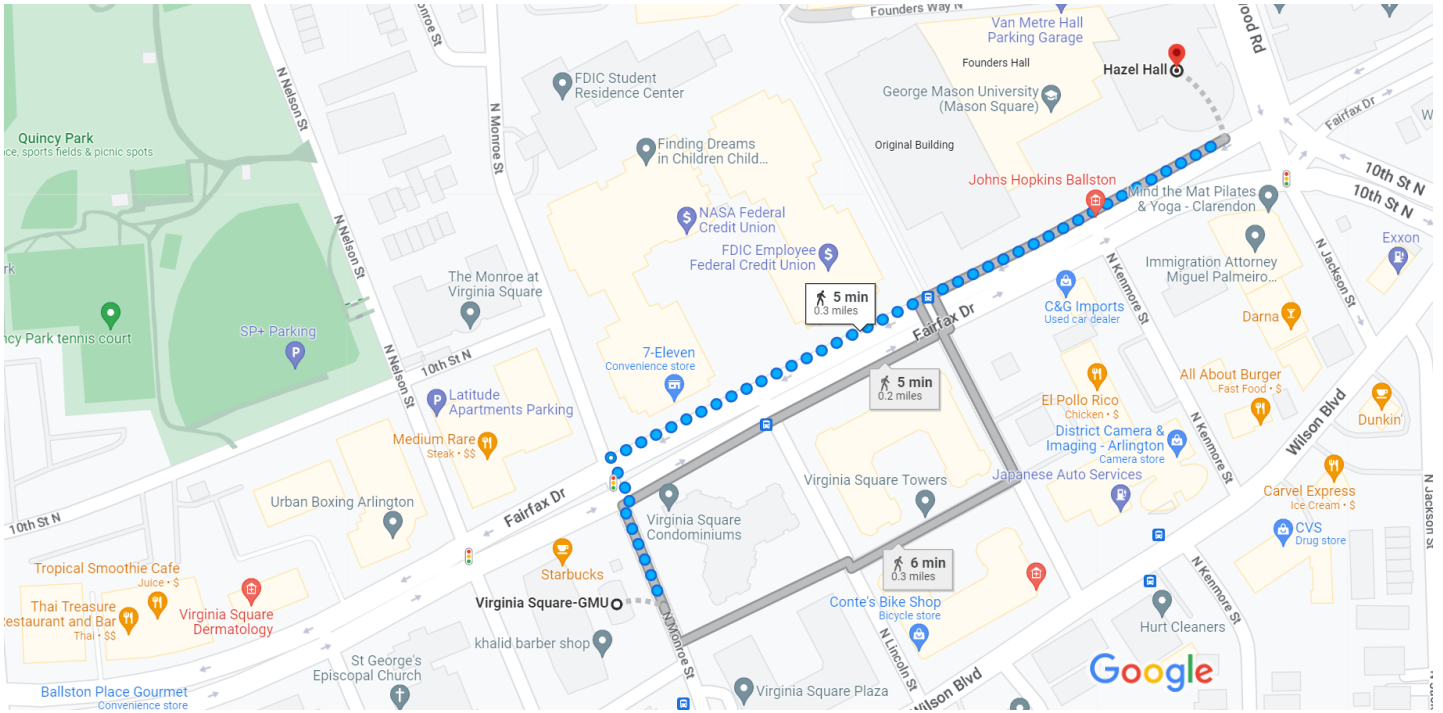

Virginia Square-GMU, Arlington, VA 22203 to Hazel Hall, Walk 0.3 mile, 5 min
3301 Fairfax Dr, Arlington, VA 22201

Map data ©2023 Google 100 ft

Use caution—walking directions may not always reflect real-world conditions

Virginia Square-GMU
Arlington, VA 22203

- ↑ 1. Head north on N Monroe St toward Fairfax Dr
_____ 230 ft
- ➔ 2. Turn right onto Fairfax Dr
_____ 0.2 mi

Hazel Hall
3301 Fairfax Dr, Arlington, VA 22201